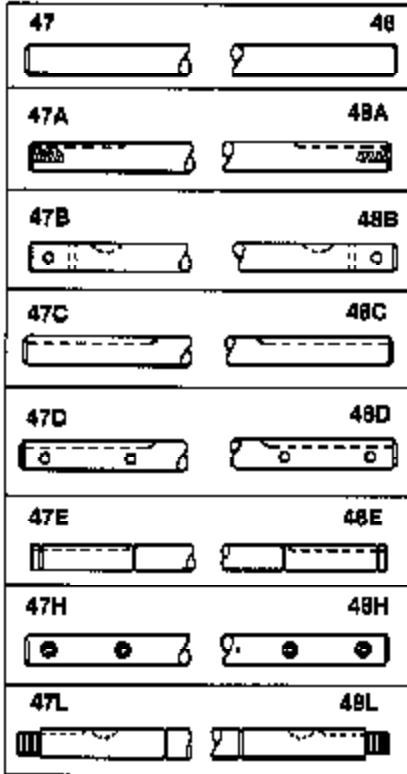

JOIST

SICHER IST DAS:
DAS ORIGINAL

Ref #	Part Number	Qty	Description
14	778068		Gear, Pinion (16 teeth)
17	786040		Pin, Drive
26	788038		Ring, Retaining
31A	780096		Washer, Thrust
31	780001		Washer (3/4" ID x 1-1/2" OD x 1/16" t hick)
47M	774103		Axle (10-11/32" long)
48M	774102		Axle (13-15/32" long)
82	786051		Sprocket. No Teeth 60. O.D. 9.841
82	786070		Sprocket. No Teeth 48. O.D. 7.920
82	786041A		Sprocket. No Teeth 45. O.D. 7.389
82	786042		Sprocket. No Teeth 40. O.D. 6.650
82	786043		Sprocket. No Teeth 54. O.D. 8.823
90	788067B	100-106	Grease 92.2 bottle Bentonite greas e)
101	774073	Peerless	Differential Carrier Hsg (Incl. 137)
102	774073		Differential Carrier Hsg (Incl. 139)
103	792044		Screw, 5/16-18 x 4"
104A	792061		Washer, Flat, 5/16"
104	792042		Nut, Lock, 5/16-18 (Use as required)
137	780077		Bushing (3/4" ID x 1-1/16" OD x 2-1/1 6" long)
139	780077		Bushing (3/4 ID x 1-1/16" OD x 2-1/16 " long)