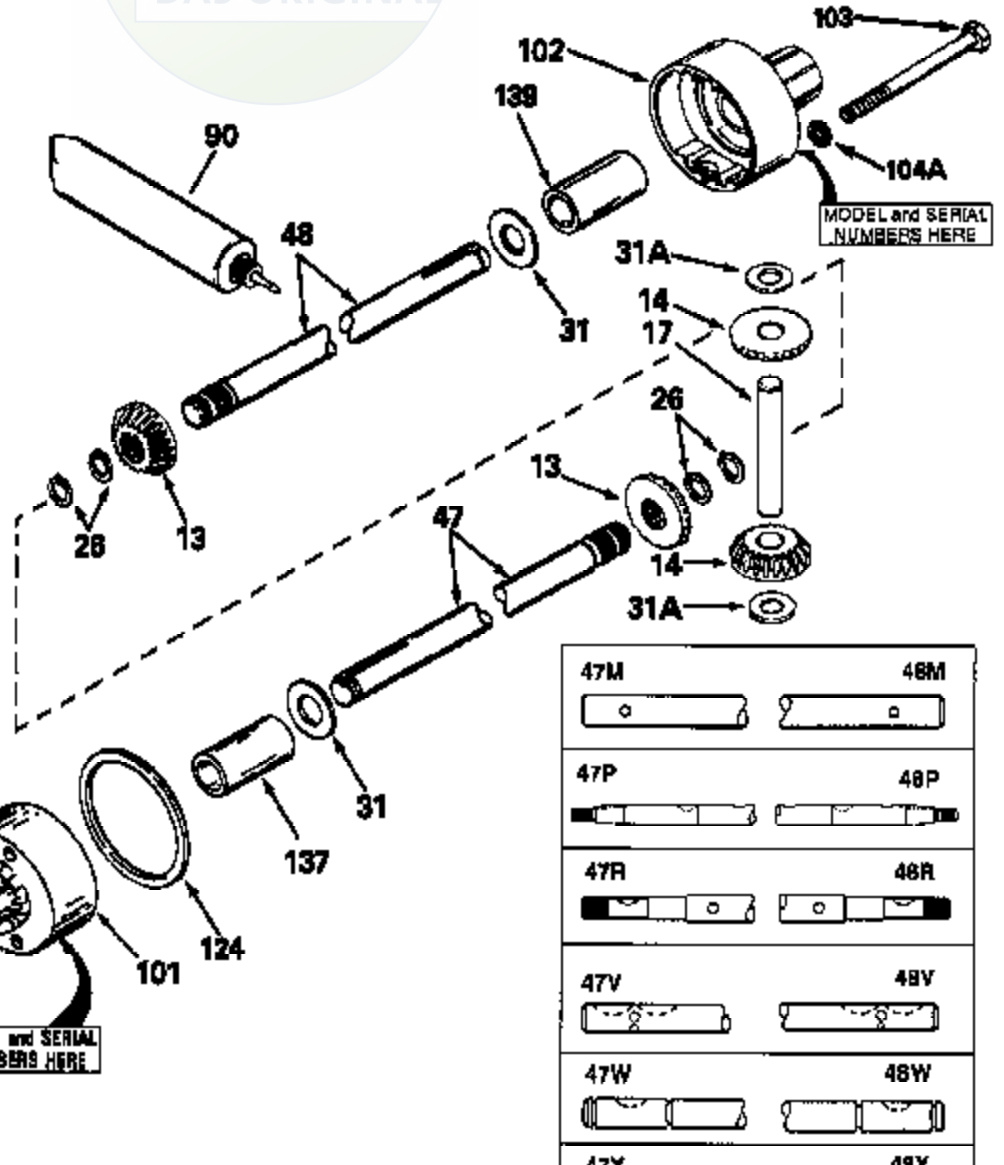

JOIST

SICHER IST DAS:
DAS ORIGINAL

Ref #	Part Number	Qty	Description
14	778068		Gear, Pinion (16 teeth)
17	786040		Pin, Drive
26	788038		Ring, Retaining
31A	780096		Washer, Thrust
31	780001		Washer (3/4" ID x 1-1/2" OD x 1/16" t hick)
47M	774103		Axle (10-11/32" long)
48M	774102		Axle (13-15/32" long)
82	786051		Sprocket. No Teeth 60. O.D. 9.841
82	786070		Sprocket. No Teeth 48. O.D. 7.920
82	786041A		Sprocket. No Teeth 45. O.D. 7.389
82	786042		Sprocket. No Teeth 40. O.D. 6.650
82	786043		Sprocket. No Teeth 54. O.D. 8.823
90	788067B	100-106	Grease 92.2 bottle Bentonite greas e)
101	774073	Peerless	Differential Carrier Hsg (Incl. 137)
102	774073		Differential Carrier Hsg (Incl. 139)
103	792044		Screw, 5/16-18 x 4"
104A	792061		Washer, Flat, 5/16"
104	792042		Nut, Lock, 5/16-18 (Use as required)
137	780077		Bushing (3/4" ID x 1-1/16" OD x 2-1/1 6" long)
139	780077		Bushing (3/4 ID x 1-1/16" OD x 2-1/16 " long)