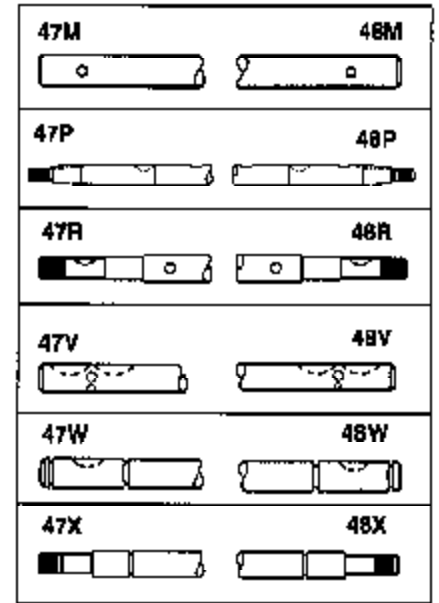

JOIST

SICHER IST DAS:
DAS ORIGINAL

Ref #	Part Number	Qty	Description
14	778068		Gear, Pinion (16 teeth)
17	786040		Pin, Drive
26	788038		Ring, Retaining
31A	780096		Washer, Thrust
31	780001		Washer (3/4" ID x 1-1/2" OD x 1/16" t hick)
47M	774103		Axle (10-11/32" long)
48M	774102		Axle (13-15/32" long)
82	786051		Sprocket. No Teeth 60. O.D. 9.841
82	786070		Sprocket. No Teeth 48. O.D. 7.920
82	786041A		Sprocket. No Teeth 45. O.D. 7.389
82	786042		Sprocket. No Teeth 40. O.D. 6.650
82	786043		Sprocket. No Teeth 54. O.D. 8.823
90	788067B	100-106	Grease 92.2 bottle Bentonite greas e)
101	774073	Peerless	Differential Carrier Hsg (Incl. 137)
102	774073		Differential Carrier Hsg (Incl. 139)
103	792044		Screw, 5/16-18 x 4"
104A	792061		Washer, Flat, 5/16"
104	792042		Nut, Lock, 5/16-18 (Use as required)
137	780077		Bushing (3/4" ID x 1-1/16" OD x 2-1/1 6" long)
139	780077		Bushing (3/4 ID x 1-1/16" OD x 2-1/16 " long)